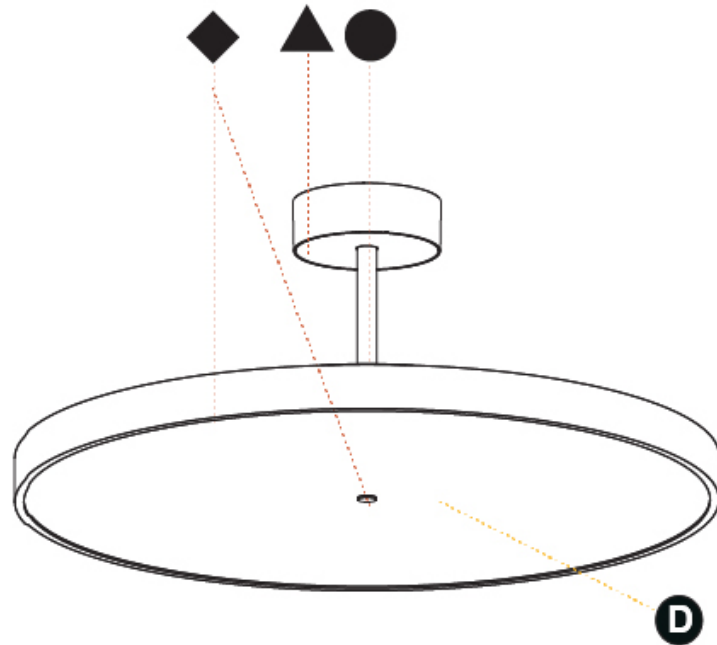

SIGN DIVA TUBE KORONA SUSPENSION

A300028-

PROJECT
TYPE
SPECIFIER
QUANTITY
DATE

A